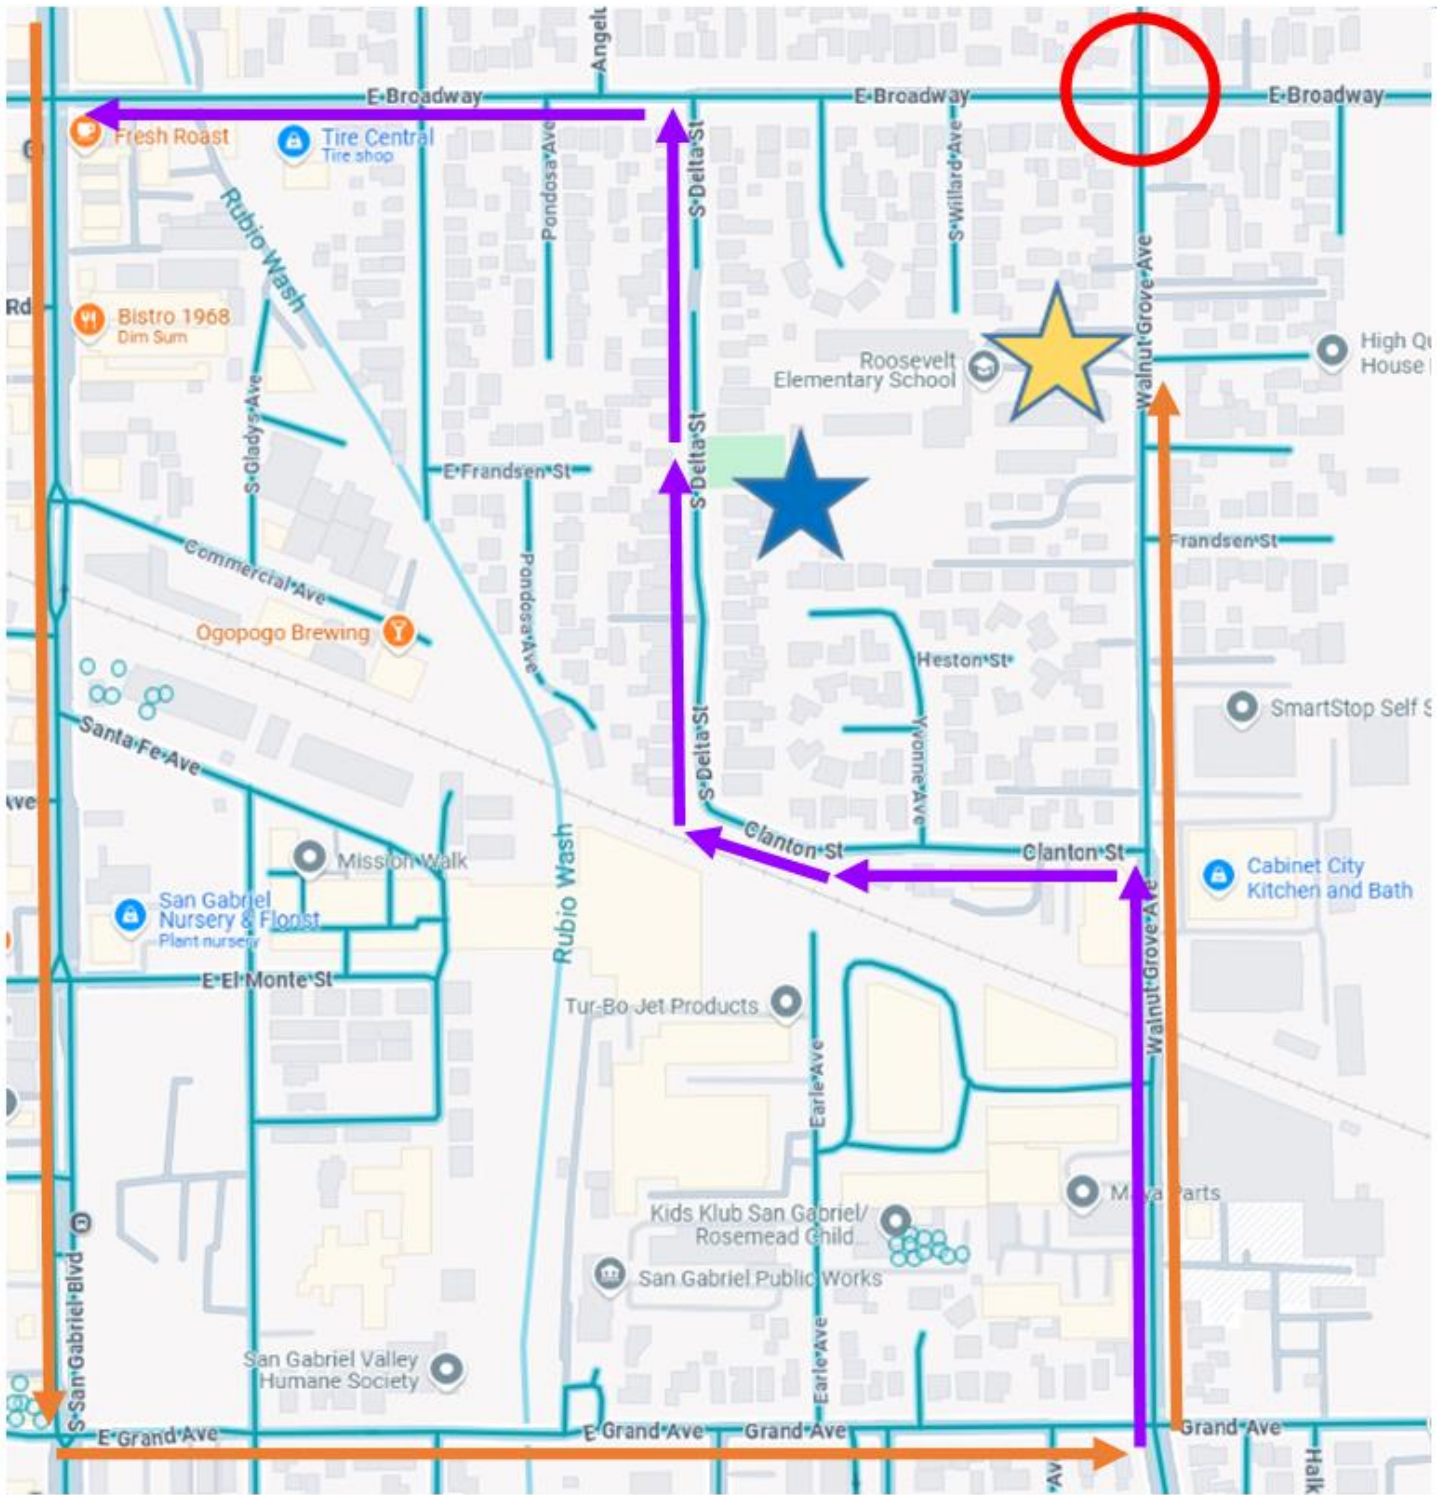

#### **Morning Drop Off at Delta Ave/Roosevelt Park:**

**Open from 7:30am–8:00am ONLY**

*(Staff will be on duty during this time, gates will close at 8:00am)*

- **3rd–5th grade** students may be dropped off at Roosevelt Park to enter school through the Options/Delta Ave Gate.
- If you have **students in multiple grades**, your 3rd–5th grade student(s) **MUST** assist your younger students onto campus.
- Please continue the flow of traffic when dropping off your student(s).
- **Do not park on Delta Ave or Roosevelt Park** due to Options drop-off.
- Please be **respectful of our neighbors** by driving safely and not blocking their driveways.

*Please follow map route:*

- *Proceed to Roosevelt Park/Delta Gate by heading **North on Walnut Grove Ave**, turning **Left on Clanton St** (near El Pavo Bakery) and heading **North on Delta St** to allow student(s) to exit on the Left side and not have to cross the street.*

#### **Morning Drop Off at Walnut Grove Ave Main Entrance:**

Due to safety concerns, **TK–2nd grade** students **MUST** be dropped off at the Roosevelt main entrance on Walnut Grove Ave to enter school.

**Afternoon Pick Up:** All students **MUST** be picked up from the Roosevelt main entrance on Walnut Grove Ave. **No Delta Ave (Roosevelt Park) access will be available.**

**KEY**

-  Intersection Road Closure
-  Delta Ave/Roosevelt Park  
3rd–5th grade  
Morning Drop Off Only
-  Walnut Grove Ave Entrance  
TK–2nd grade Morning Drop Off  
All grades, Afternoon Pick Up